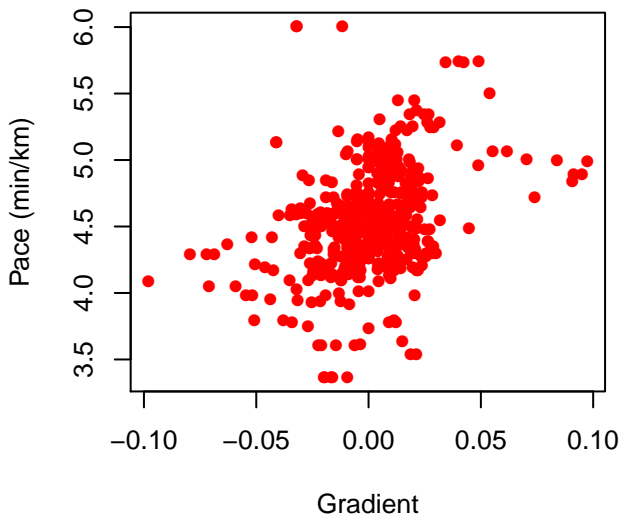

Correlation: 0.3562