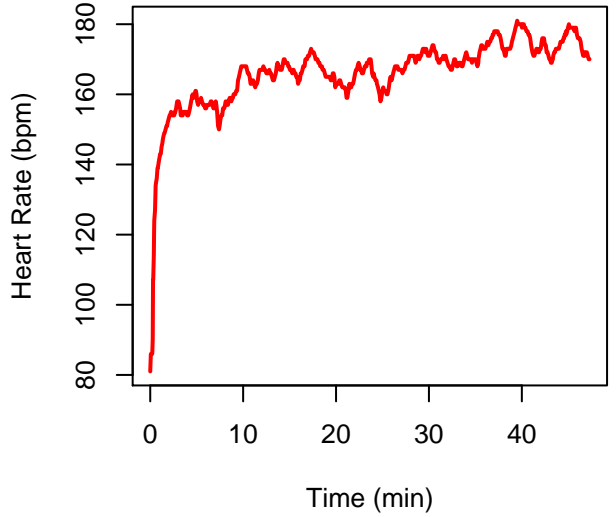

Long Town Moor Route 2011-04-23

Long Town Moor Route 2011-04-23

Long Town Moor Route 2011-04-23

Performance statistics with time (min)

Performance statistics with distance (km)

Frequency histograms

Correlation: 0.188

Correlation: 0.1843

Correlation: 0.3412

Correlation: 0.845