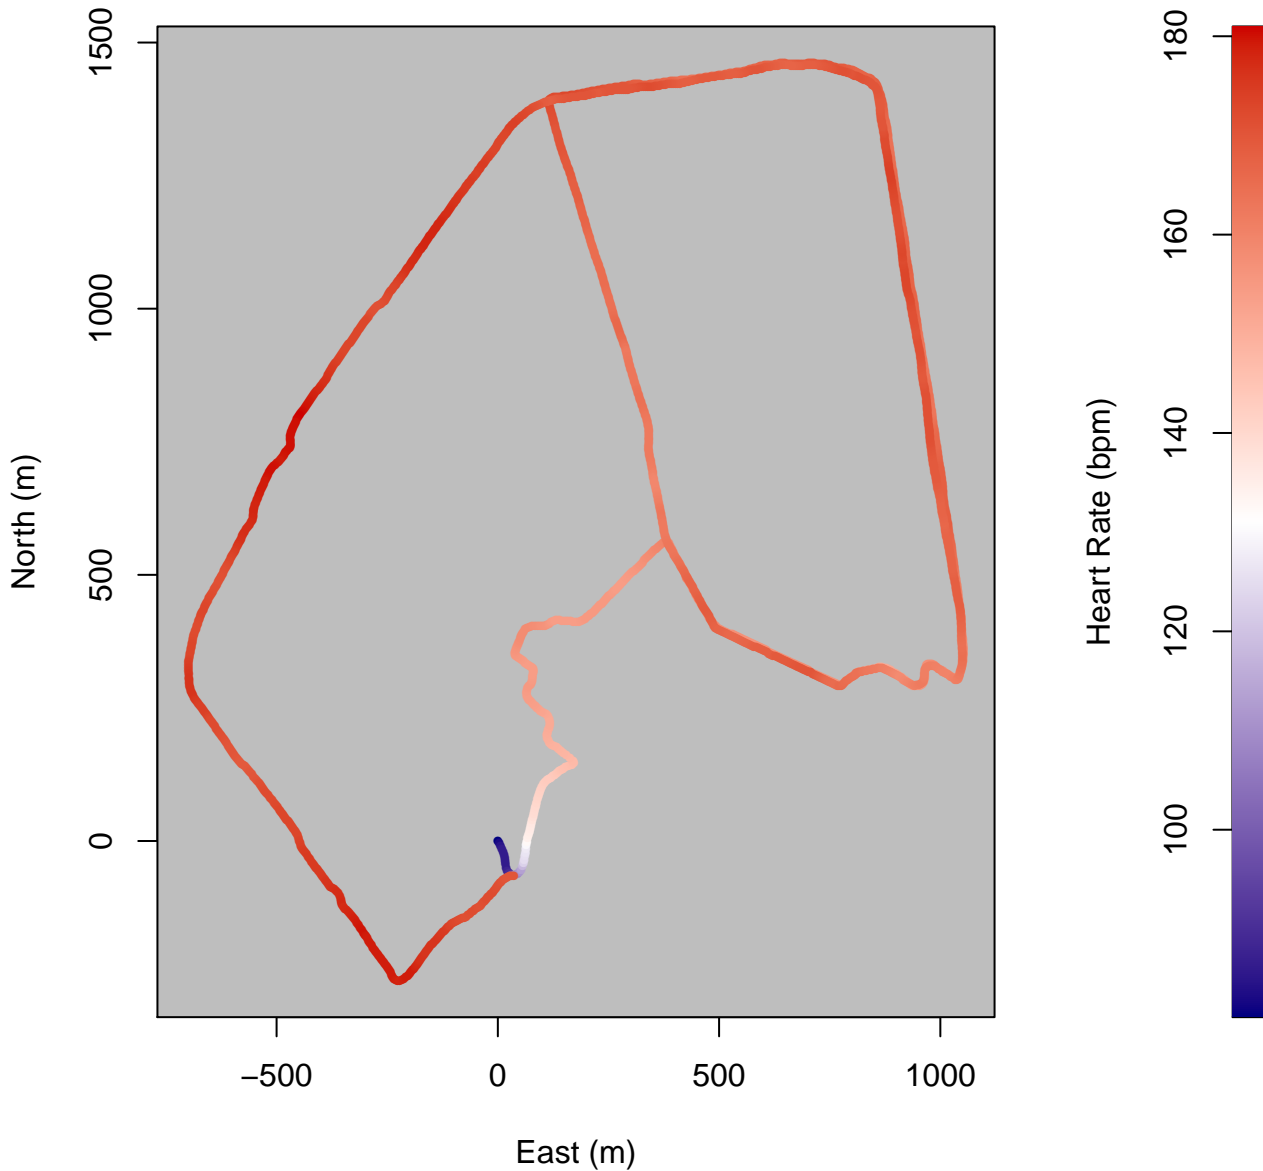

Long Town Moor Route 2011-04-23

Long Town Moor Route 2011-04-23

Long Town Moor Route 2011-04-23

Performance statistics with time (min)

Performance statistics with distance (km)

Frequency histograms

Correlation: 0.188

Correlation: 0.1843

Correlation: 0.3412

Correlation: 0.845