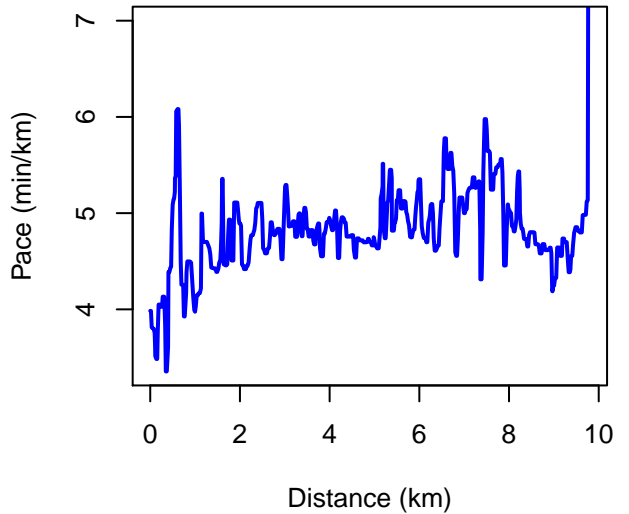

Long Town Moor Route 2011-04-23

Long Town Moor Route 2011-04-23

Long Town Moor Route 2011-04-23

Performance statistics with time (min)

Performance statistics with distance (km)

Frequency histograms

Correlation: 0.188

Correlation: 0.1843

Correlation: 0.3412

Correlation: 0.845