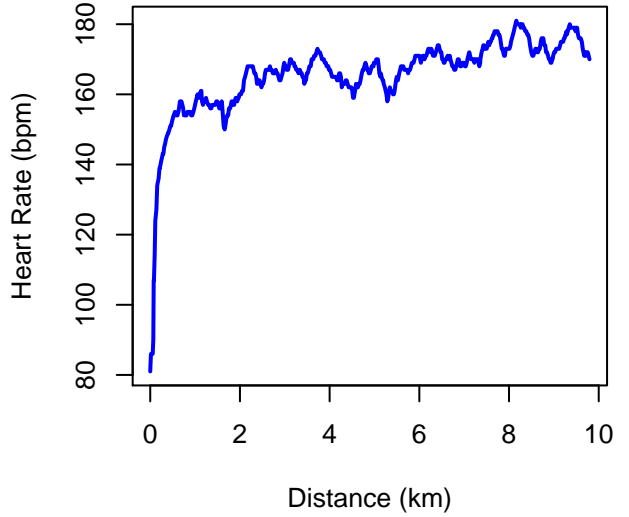

Long Town Moor Route 2011-04-23

Long Town Moor Route 2011-04-23

Long Town Moor Route 2011-04-23

Performance statistics with time (min)

Performance statistics with distance (km)

Frequency histograms

Correlation: 0.188

Correlation: 0.1843

Correlation: 0.3412

Correlation: 0.845