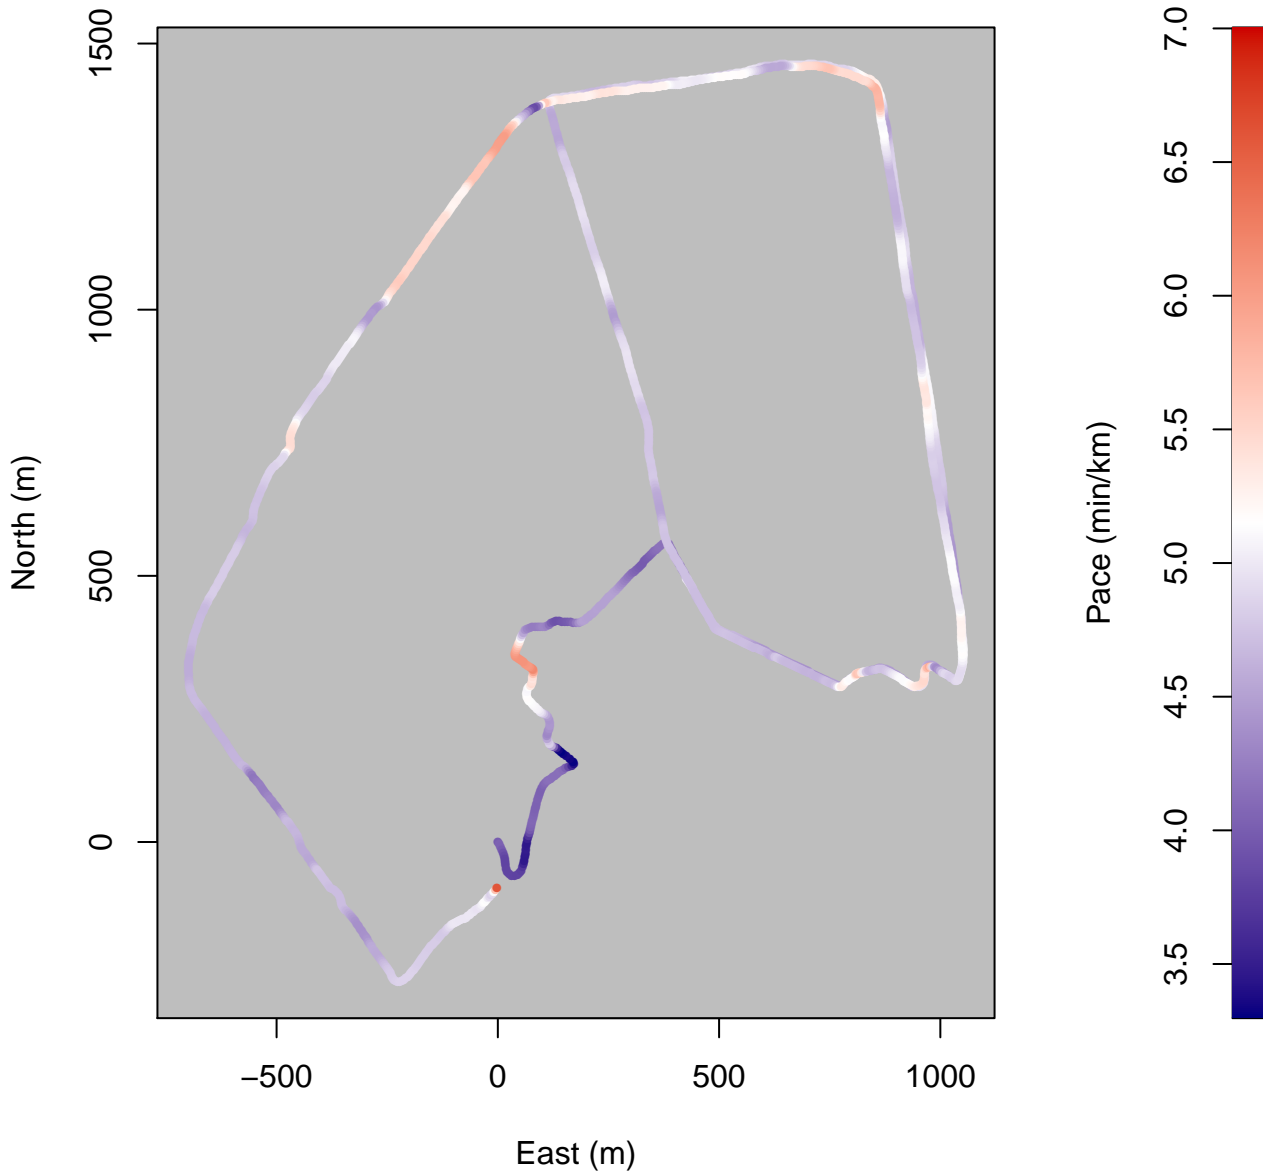

Long Town Moor Route 2011-04-23

Long Town Moor Route 2011-04-23

Long Town Moor Route 2011-04-23

Performance statistics with time (min)

Performance statistics with distance (km)

Frequency histograms

Correlation: 0.188

Correlation: 0.1843

Correlation: 0.3412

Correlation: 0.845