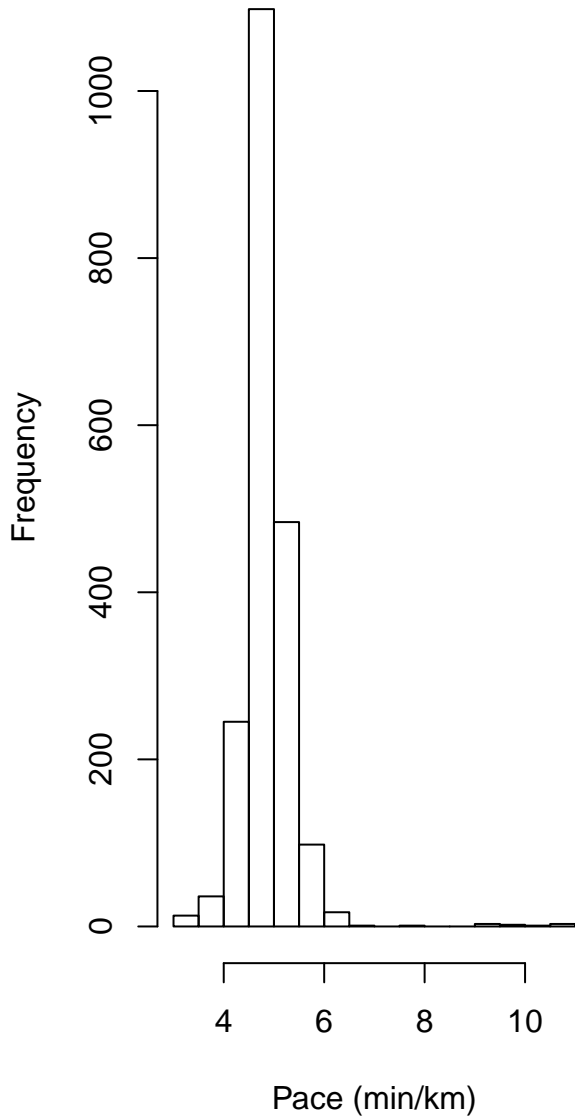

Long Town Moor Route 2011-04-23

Long Town Moor Route 2011-04-23

Long Town Moor Route 2011-04-23

Performance statistics with time (min)

Performance statistics with distance (km)

Frequency histograms

Correlation: 0.188

Correlation: 0.1843

Correlation: 0.3412

Correlation: 0.845