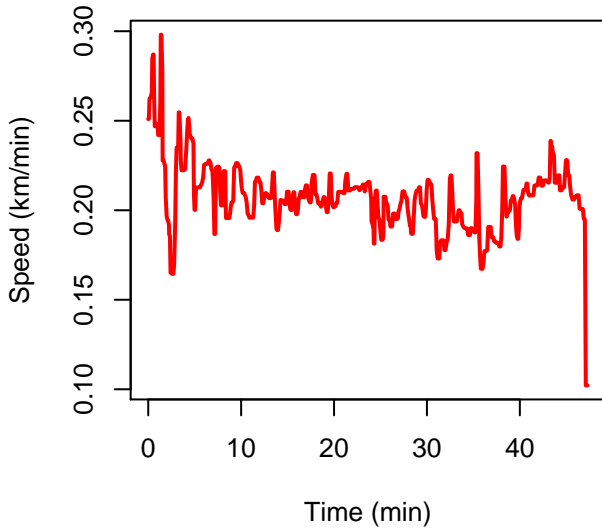

Long Town Moor Route 2011-04-23

Long Town Moor Route 2011-04-23

Long Town Moor Route 2011-04-23

Performance statistics with time (min)

Performance statistics with distance (km)

Frequency histograms

Correlation: 0.188

Correlation: 0.1843

Correlation: 0.3412

Correlation: 0.845