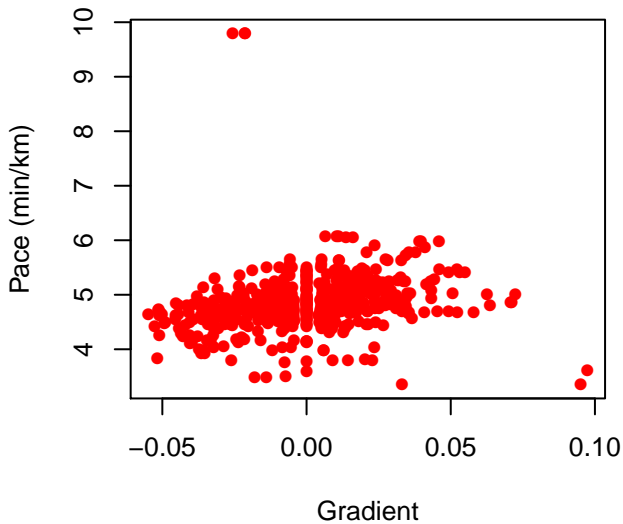

Long Town Moor Route 2011-04-23

Long Town Moor Route 2011-04-23

Long Town Moor Route 2011-04-23

Performance statistics with time (min)

Performance statistics with distance (km)

Frequency histograms

Correlation: 0.188

Correlation: 0.1843

Correlation: 0.3412

Correlation: 0.845