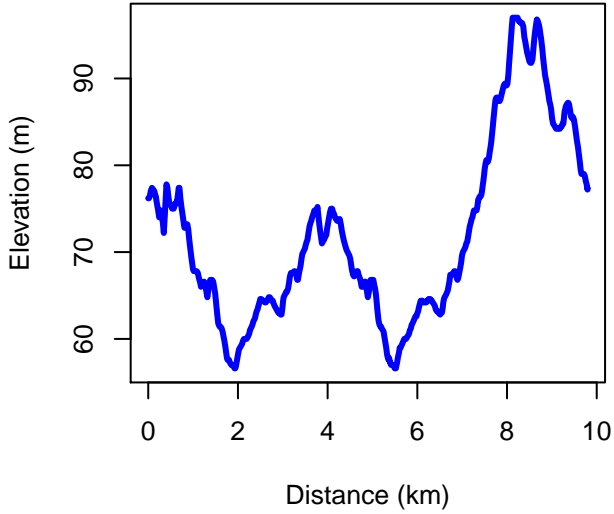

Long Town Moor Route 2011-04-23

Long Town Moor Route 2011-04-23

Long Town Moor Route 2011-04-23

Performance statistics with time (min)

Performance statistics with distance (km)

Frequency histograms

Correlation: 0.188

Correlation: 0.1843

Correlation: 0.3412

Correlation: 0.845