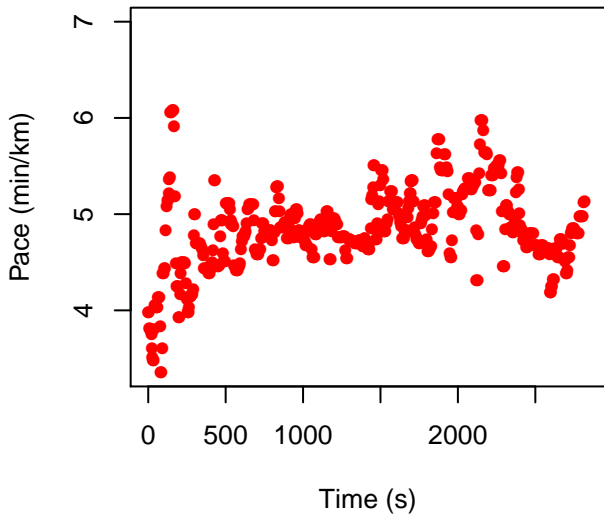

Long Town Moor Route 2011-04-23

Long Town Moor Route 2011-04-23

Long Town Moor Route 2011-04-23

Performance statistics with time (min)

Performance statistics with distance (km)

Frequency histograms

Correlation: 0.188

Correlation: 0.1843

Correlation: 0.3412

Correlation: 0.845