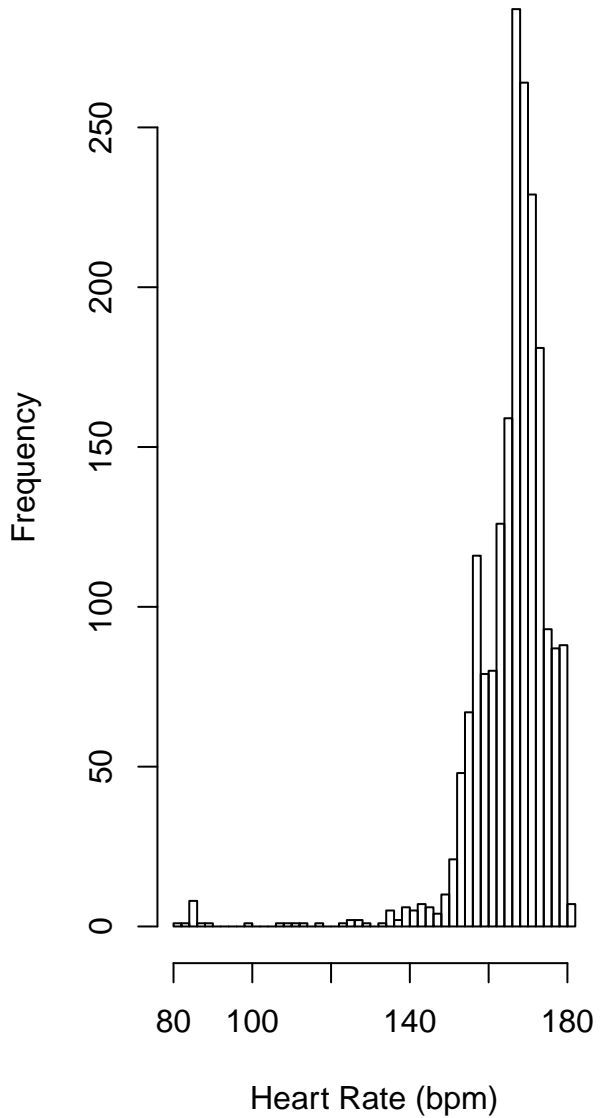

Long Town Moor Route 2011-04-23

Long Town Moor Route 2011-04-23

Long Town Moor Route 2011-04-23

Performance statistics with time (min)

Performance statistics with distance (km)

Frequency histograms

Correlation: 0.188

Correlation: 0.1843

Correlation: 0.3412

Correlation: 0.845