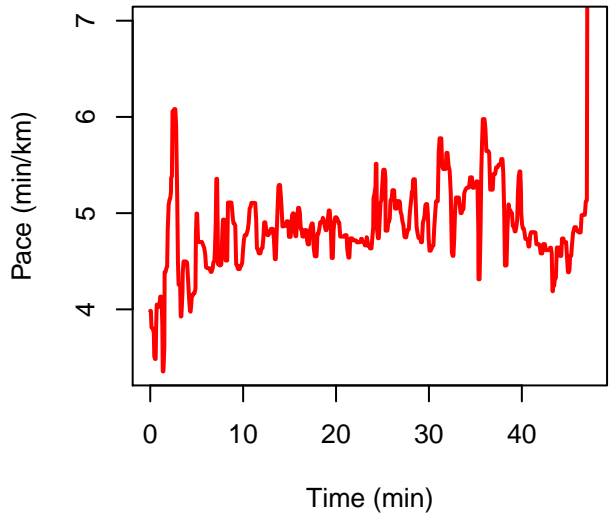

Long Town Moor Route 2011-04-23

Long Town Moor Route 2011-04-23

Long Town Moor Route 2011-04-23

Performance statistics with time (min)

Performance statistics with distance (km)

Frequency histograms

Correlation: 0.188

Correlation: 0.1843

Correlation: 0.3412

Correlation: 0.845