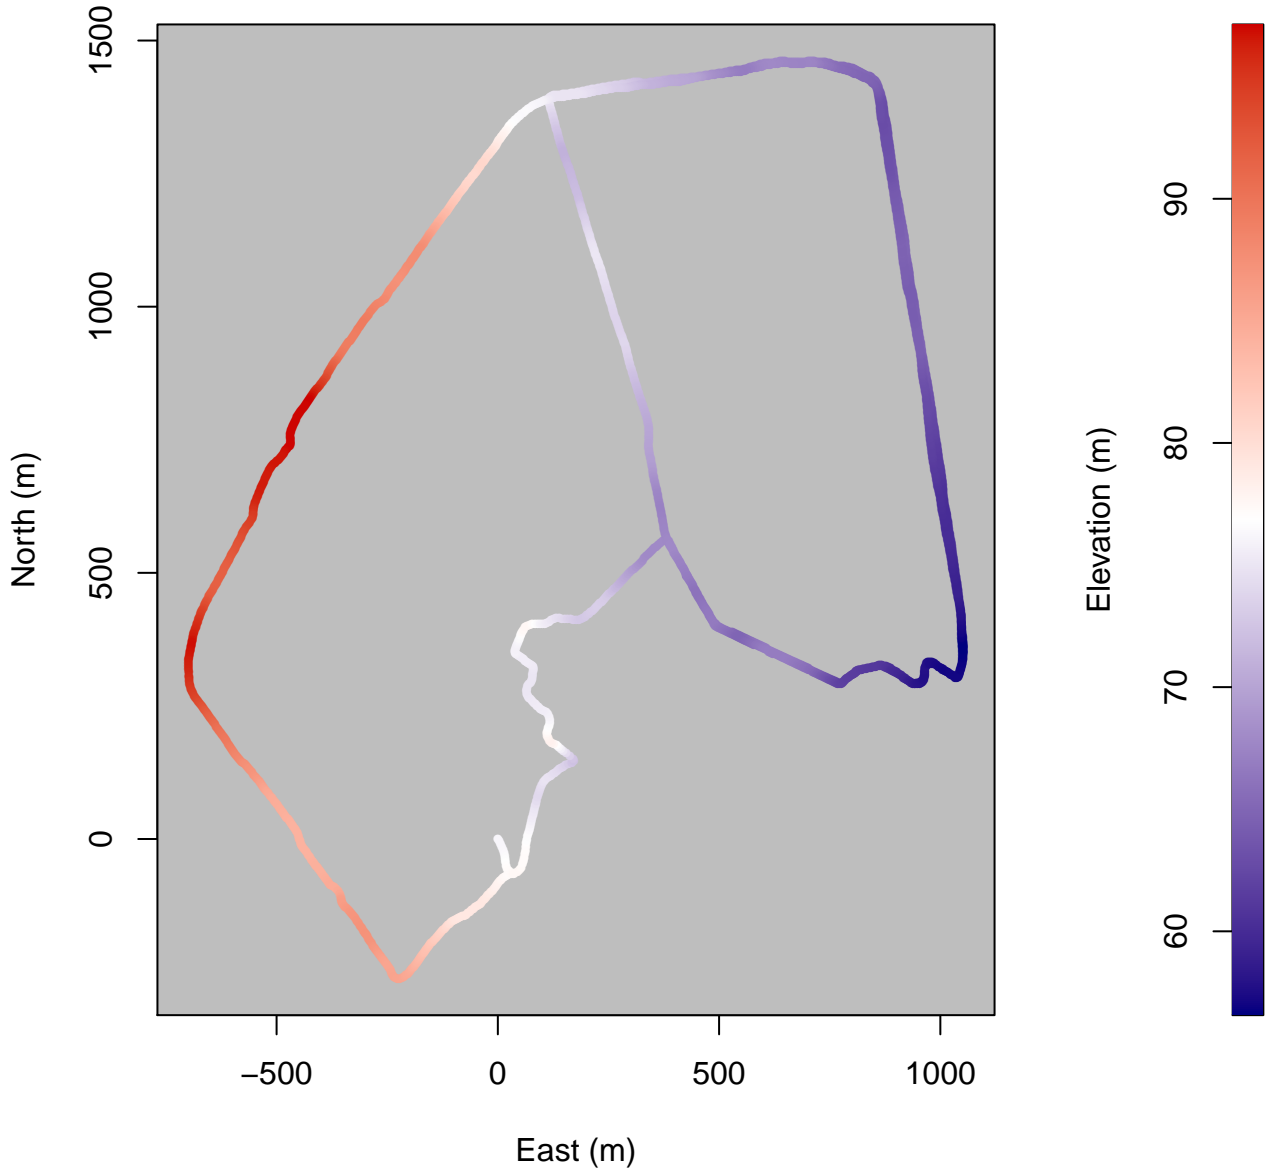

Long Town Moor Route 2011-04-23

Long Town Moor Route 2011-04-23

Long Town Moor Route 2011-04-23

Performance statistics with time (min)

Performance statistics with distance (km)

Frequency histograms

Correlation: 0.188

Correlation: 0.1843

Correlation: 0.3412

Correlation: 0.845