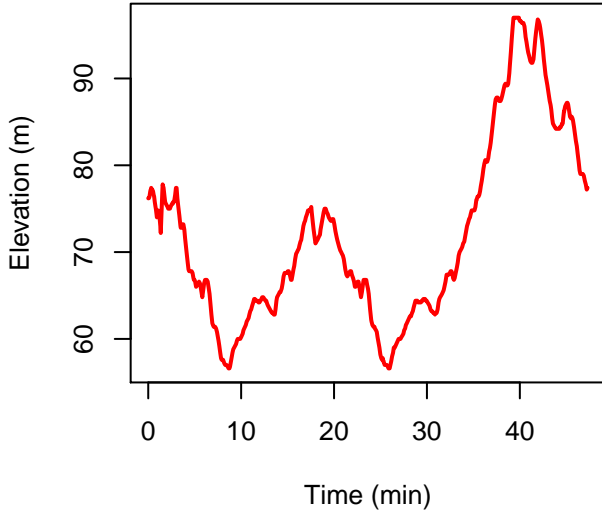

Long Town Moor Route 2011-04-23

Long Town Moor Route 2011-04-23

Long Town Moor Route 2011-04-23

Performance statistics with time (min)

Performance statistics with distance (km)

Frequency histograms

Correlation: 0.188

Correlation: 0.1843

Correlation: 0.3412

Correlation: 0.845