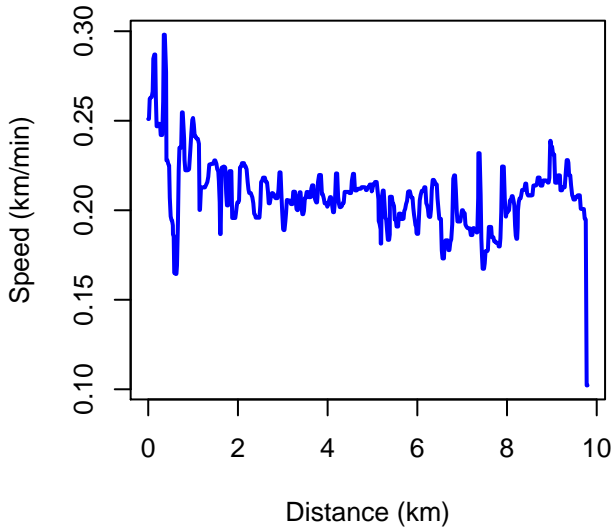

Long Town Moor Route 2011-04-23

Long Town Moor Route 2011-04-23

Long Town Moor Route 2011-04-23

Performance statistics with time (min)

Performance statistics with distance (km)

Frequency histograms

Correlation: 0.188

Correlation: 0.1843

Correlation: 0.3412

Correlation: 0.845