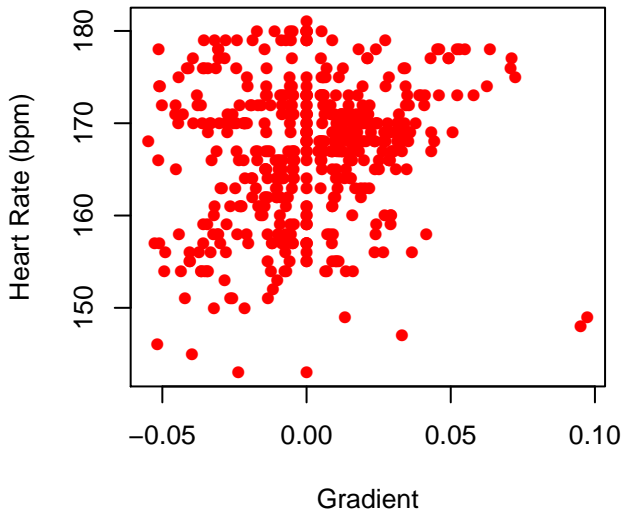

Long Town Moor Route 2011-04-23

Long Town Moor Route 2011-04-23

Long Town Moor Route 2011-04-23

Performance statistics with time (min)

Performance statistics with distance (km)

Frequency histograms

Correlation: 0.188

Correlation: 0.1843

Correlation: 0.3412

Correlation: 0.845